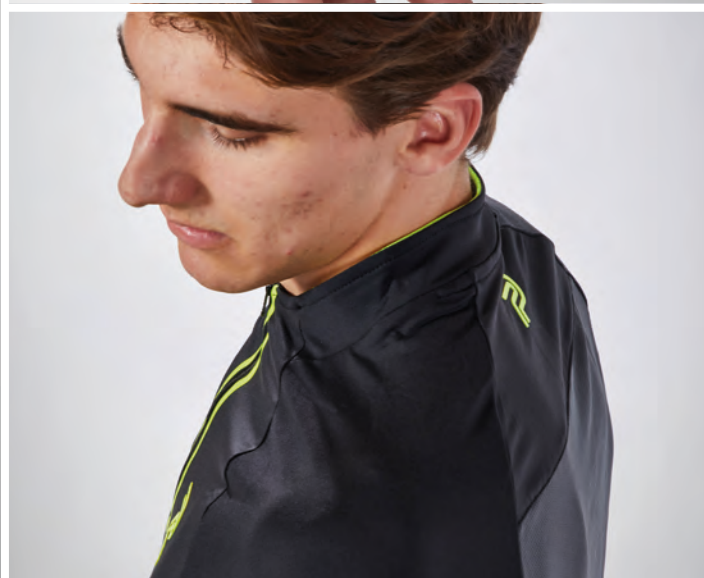

EXCLPER115

€59⁹⁵

Lifestyle sweater

Fiber content 85% polyester recycled, 15% elastane
3XS-XXL

The EXCLPER115 sweater makes you look effortlessly good thanks to its eye-catching details. Besides being highly breathable, the extra soft fabric keeps you warm and comfy.

- Ecodesign
- 1/4 Zip
- Raglan sleeves
- Mesh fabric
- Eye-catching details