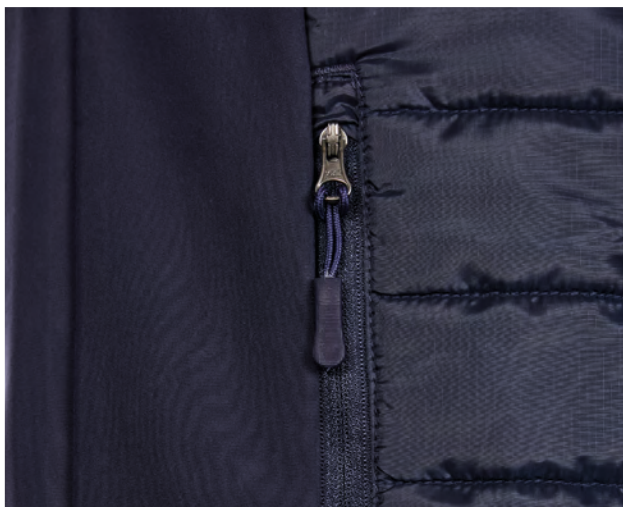

- Elastic waistband with drawstrings
- Reflective details
- Soft fabric
- Side pockets
- Wearing comfort

GRY

NAV

GRY

NAV

EXCL135

€89⁹⁵

Padded jacket