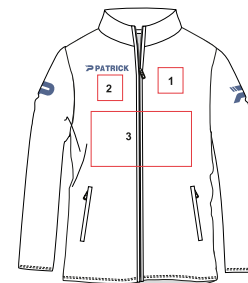

Choose your design

Pick one of our 15 standard designs and get your personalized sweater or training jacket at the best price available.

Choose your color

Choose among 40 available colors:

Choose with or without hood

Sweaters and jackets are available with or without hood.

Add logos & sponsors

With personalized sweaters & jackets, you can create extra visibility for your sponsors and increase advertising space on your team outfit.

JACKET