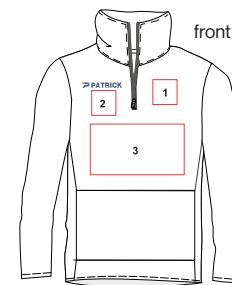

Add logos & sponsors

With personalized sweaters & jackets, you can create extra visibility for your sponsors and increase advertising space on your team outfit.

SWEATER