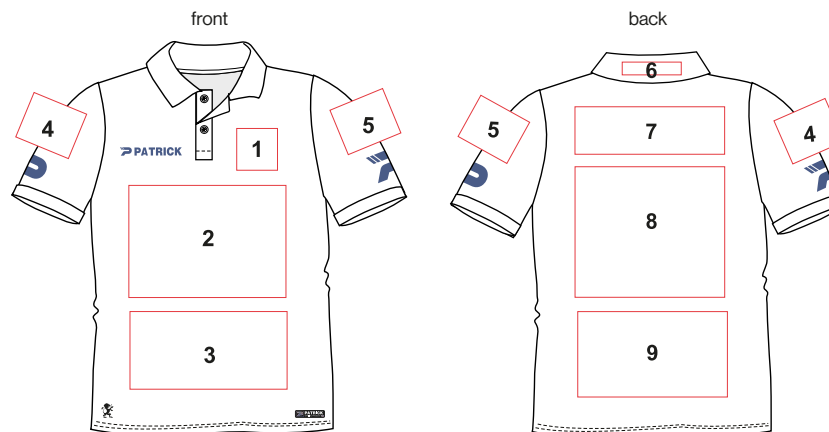

Design 4

Design 5

Add logos & sponsors

With personalized polo, you can create extra visibility for your sponsors and increase advertising space on you team outfit.

Prices

	11-25	26-50	51-100	101-200	201-500	501-1000	1-10
QUANTITY	11-25	26-50	51-100	101-200	201-500	501-1000	1-10
PRICE	63,95 €	59,95 €	57,95 €	54,95 €	51,95 €	42,95 €	78,95 €

Reorder only

Maximum 1 modification allowed